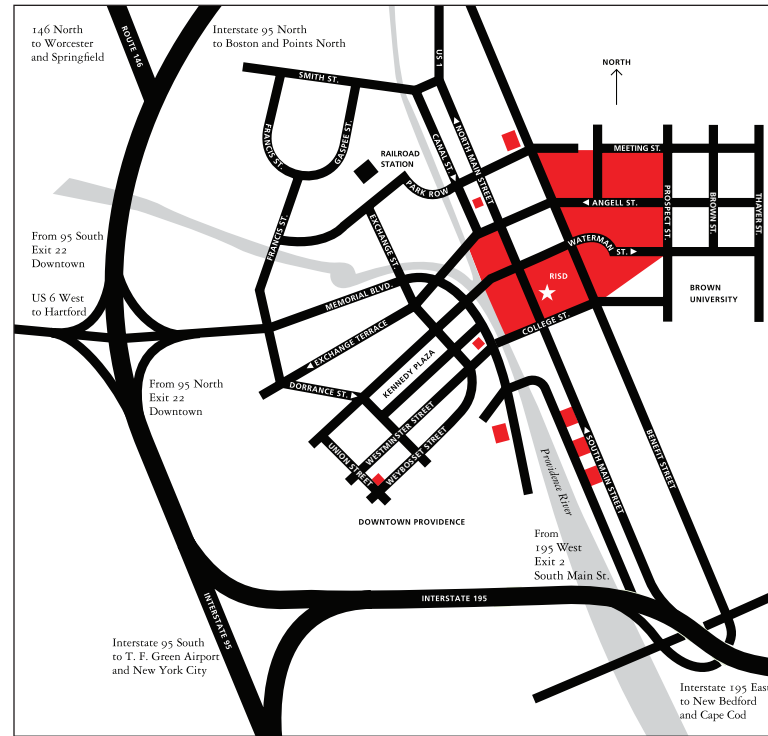

The Chace Center

The presentation will take place in the Metcalf Auditorium on the first floor of the Chace Center which is located at 20 North Main Street.

WELCOME

DRIVING DIRECTIONS TO THE CHACE CENTER ★

20 North Main St., Providence 02903

From points NORTH:

- Follow Route 95 South to Providence and take Exit 22A, Downtown.
- Once on the ramp, be sure to follow the A option for Downtown and Memorial Boulevard.
- Counting the light at the bottom of this long ramp as the first, proceed along Memorial Boulevard to the fifth traffic light and take a left over the College Street Bridge.
- Take a left at the first traffic light, North Main Street. The Chace Center is on your right.

From points SOUTH:

- Follow Route 95 North to Providence and take Exit 22A, Downtown.
- Once on the ramp, be sure to follow the A option for Downtown and Memorial Boulevard.
- Counting the light at the bottom of this long ramp as the first, proceed along Memorial Boulevard to the fifth traffic light and take a left over the College Street Bridge.
- Take a left at the first traffic light, North Main Street. The Chace Center is on your right.

From points EAST:

- Follow Route 195 West to Providence
- In Providence, take Exit 2, South Main Street
- Follow South Main Street to the second traffic light at College Street. The Chace Center is just ahead on your right.